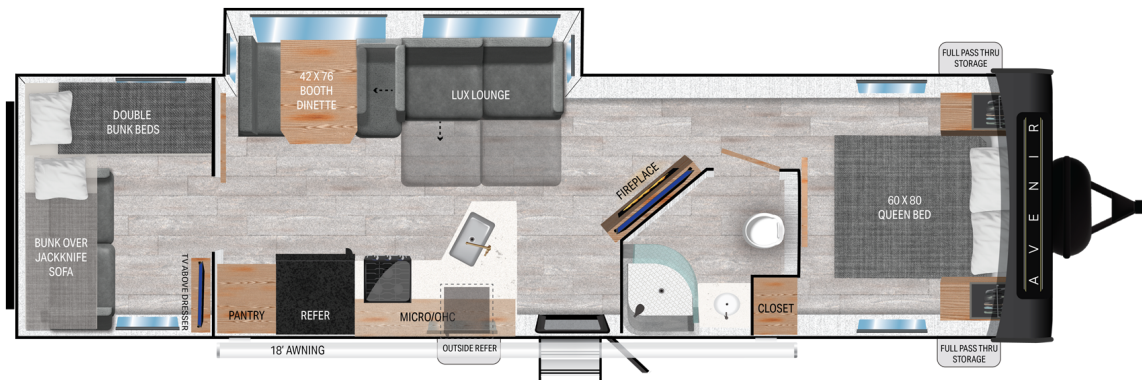

A V E N I R

Top Selling Features

- Cruiser Curated Interiors
- Lux Lounge Offering Maximum Seating and Flexibility
- Residential Seamless Counter Tops
- Oversized Tinted Windows
- Fireplace (most models)
- 60 x 80 Queen Bed
- LED Batten Strip Lighting with Dimmer
- Quality Components for Maximum Performance
- Outside Refrigerator
- Cruiser Climate Defense Heated/Enclosed Underbelly
- True Flush Floor Slides
- Tankless On-Demand Water Heater
- Solid Flip Down Steps with Telescoping Handrail
- Cruiser Connect
- WI-FI Prep

www.cruiserrv.com

Cruiser RV, LLC
7805 North SR 9, Home WI 46746
260-562-3500

Charging Outlets

- Backup Camera and TPMS Prep
- Solid Wood Lighted Soft with LED Accent Lighting

Avenir 32BH

GWVR	9,736 Lbs
Dry Weight	7,192 Lbs
Hitch Weight	936 Lbs
Axles	2 x 4400
Fresh Tank	44 Gal
Black Tank	30 Gal
Water Heater	0 Gal
Furnace	30,000 BTU
Air Conditioner	13,500 BTU
Number of Slides	1
Bedroom Height	6'-8"
Length	36'-4"
Awning Length	18'
Cook Top	3 Burner
Traditional Oven	Yes
Convection Oven	No
Sleep Capacity	9+ People